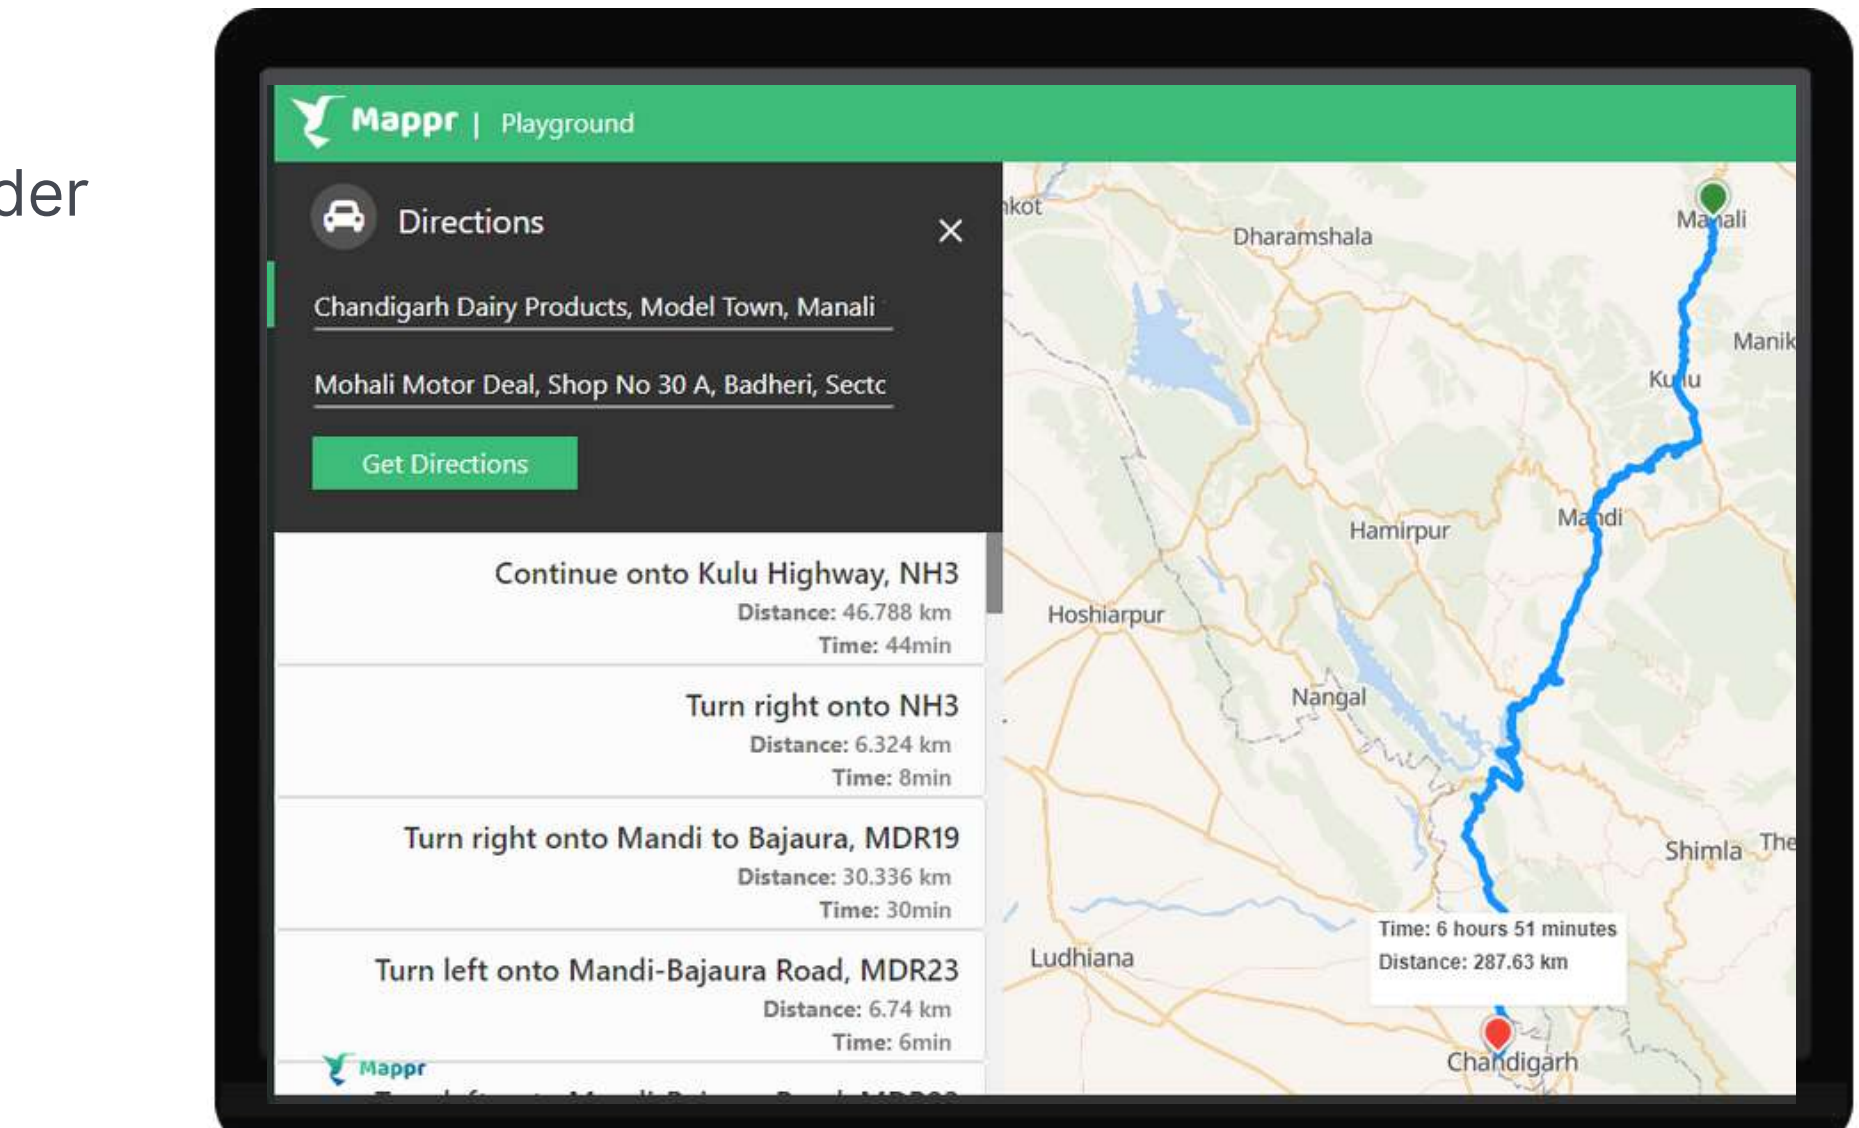

# Navigation SDKs & APIs

## TRAFFIC-AWARE TRAVEL

Enrich the modern in-app navigation tech and consider traffic congestion while optimizing tasks to achieve last-mile delivery.

## TURN BY TURN DIRECTIONS

Add traffic-aware turn-by-turn navigation to your app with just a few lines of code.

# Route Optimization