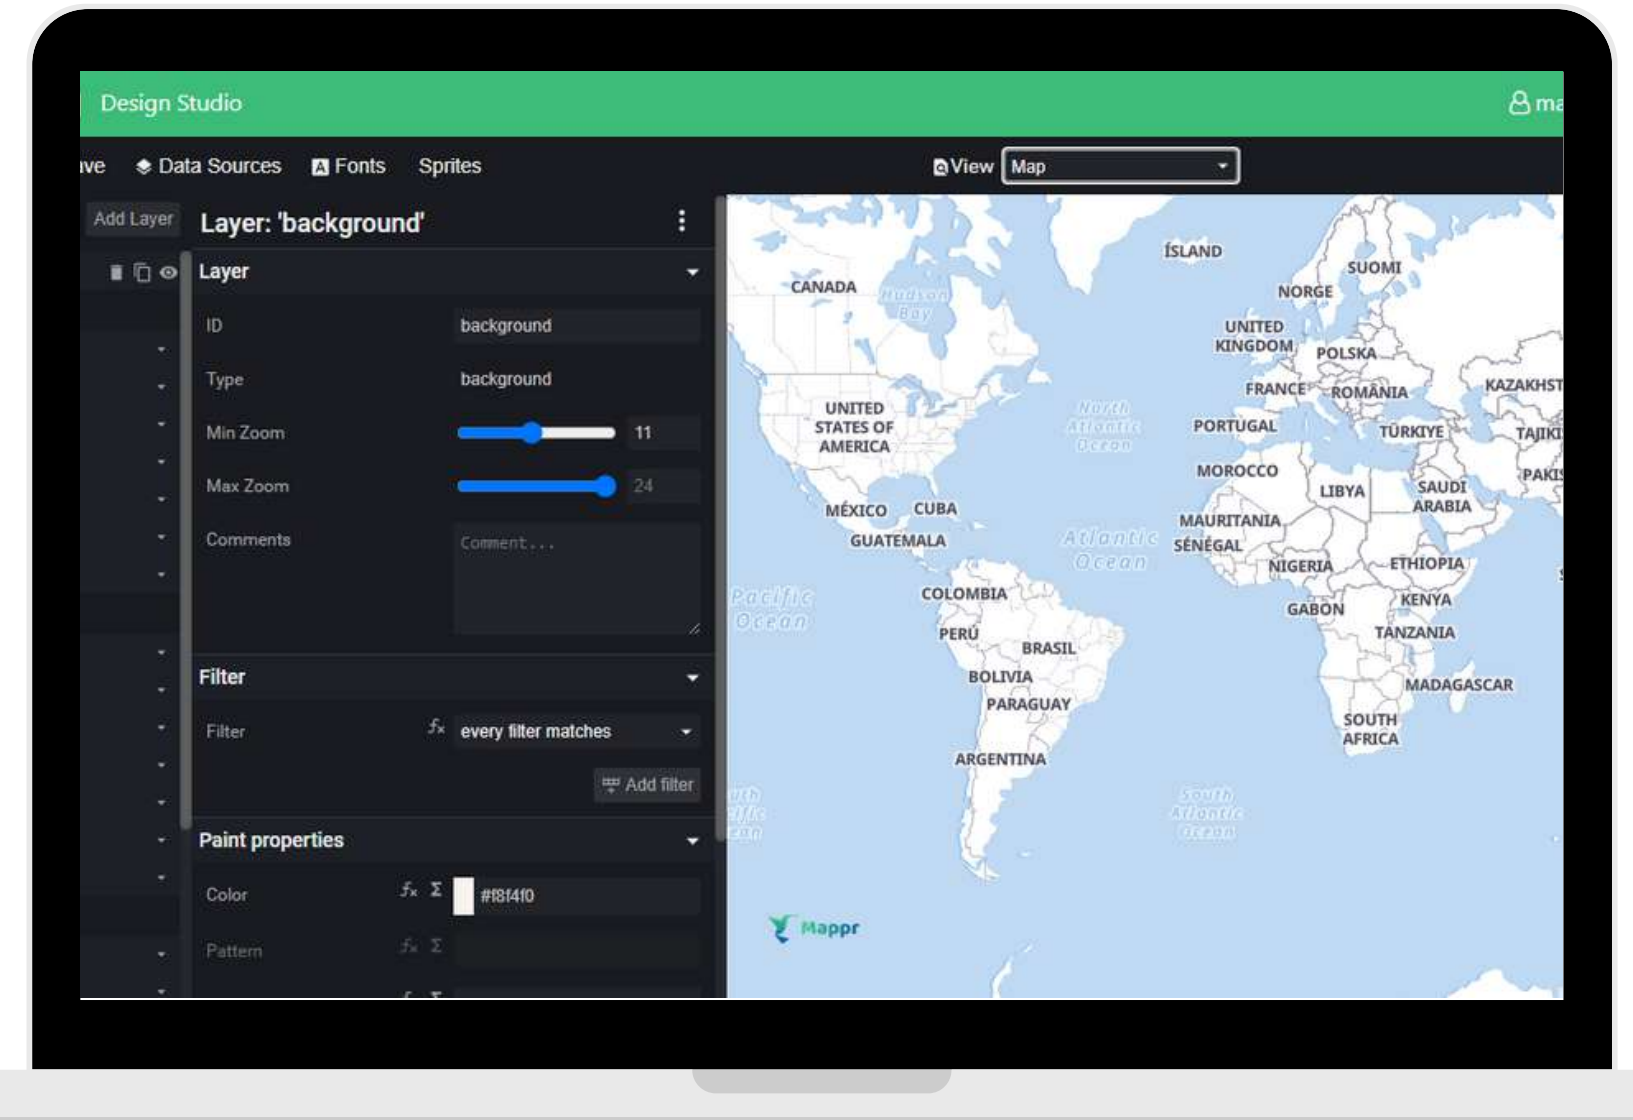

Customizable Maps

Design interactive maps that suit your business use case.

REGULATE YOUR DESIGNS

Design every aspect of your map, from adding markers and shapes to defining annotations, from customizing themes to presenting the relevant information on your map.

HIGHLIGHT RELEVANT ASSETS

Engage your customers by catering to them in 2D & 3D models of buildings, terrains, etc. Tailor your unit metrics for your target audience.

EDIT ATTRIBUTE DIMENSIONS

Highlight attributes like roads and lanes with different colors and adjusts width and height. Present a degree of specificity to create user engagement and retention.