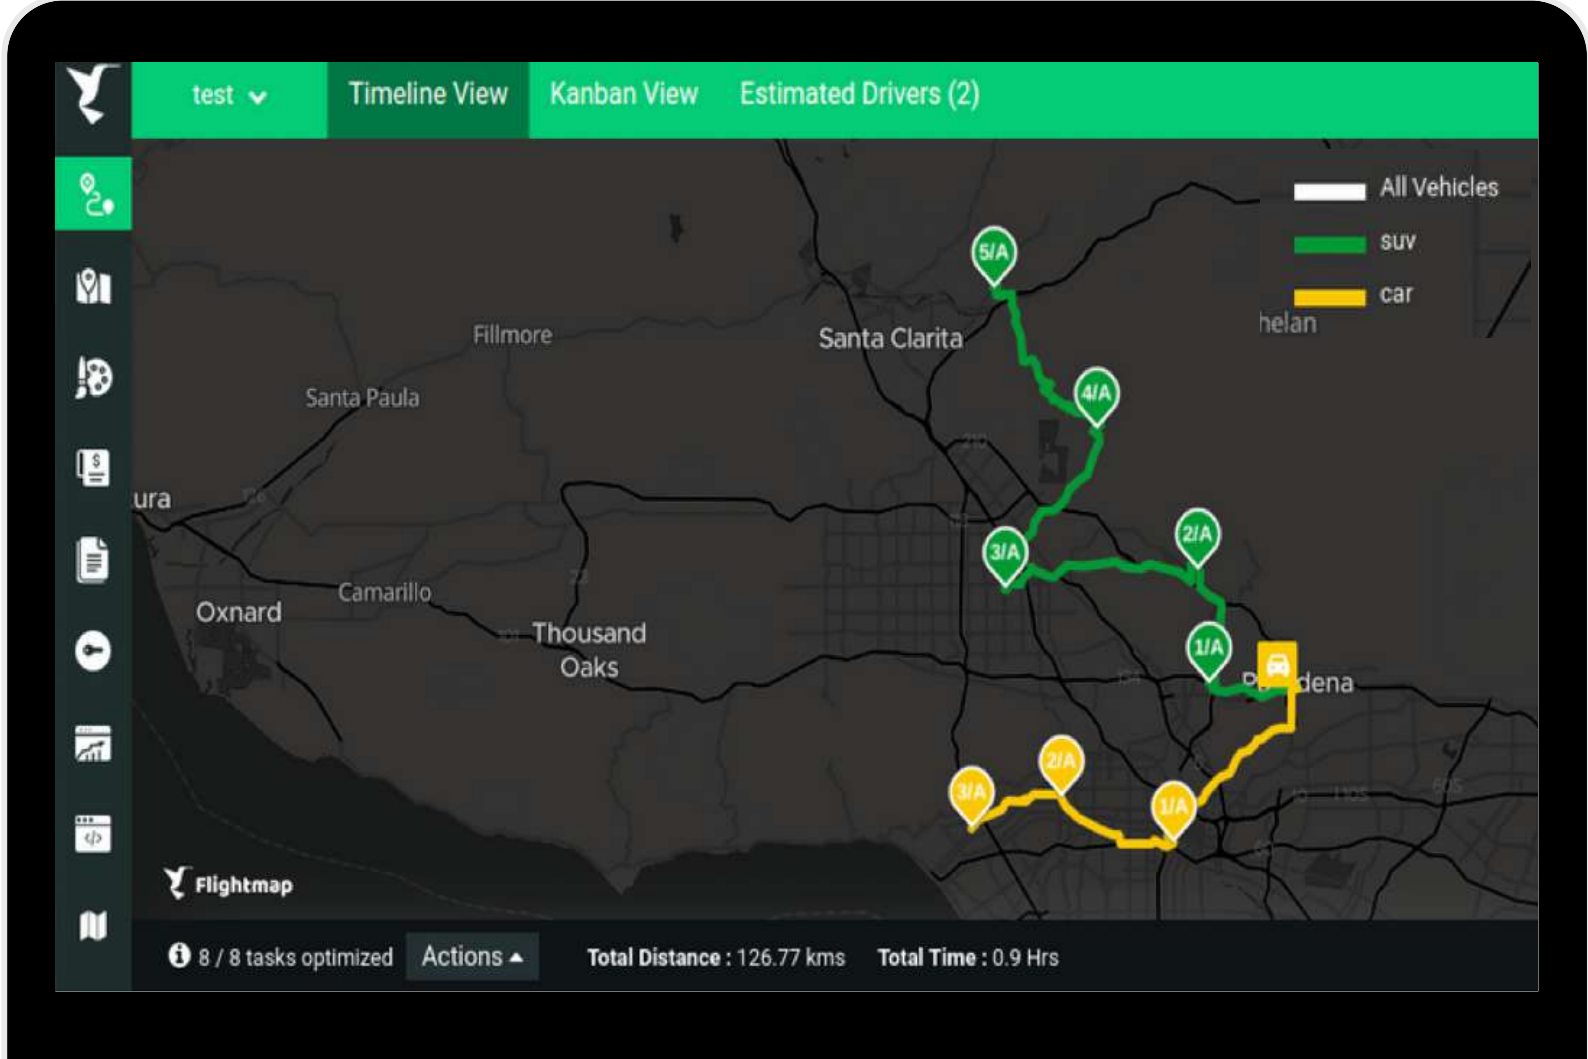

Estimate flow

Calculate the man entire man power and man hours for any task, specific to your delivery fleet.

- Calculate the number of drivers needed to accomplish the task.
- Plan deliveries according to the number of vehicles.
- Segregate agents based on vehicle capacity and respective locations.
- Re-estimate agents to adjust new drivers or changes in the task.
- Find the total distance and the duration of the entire job.