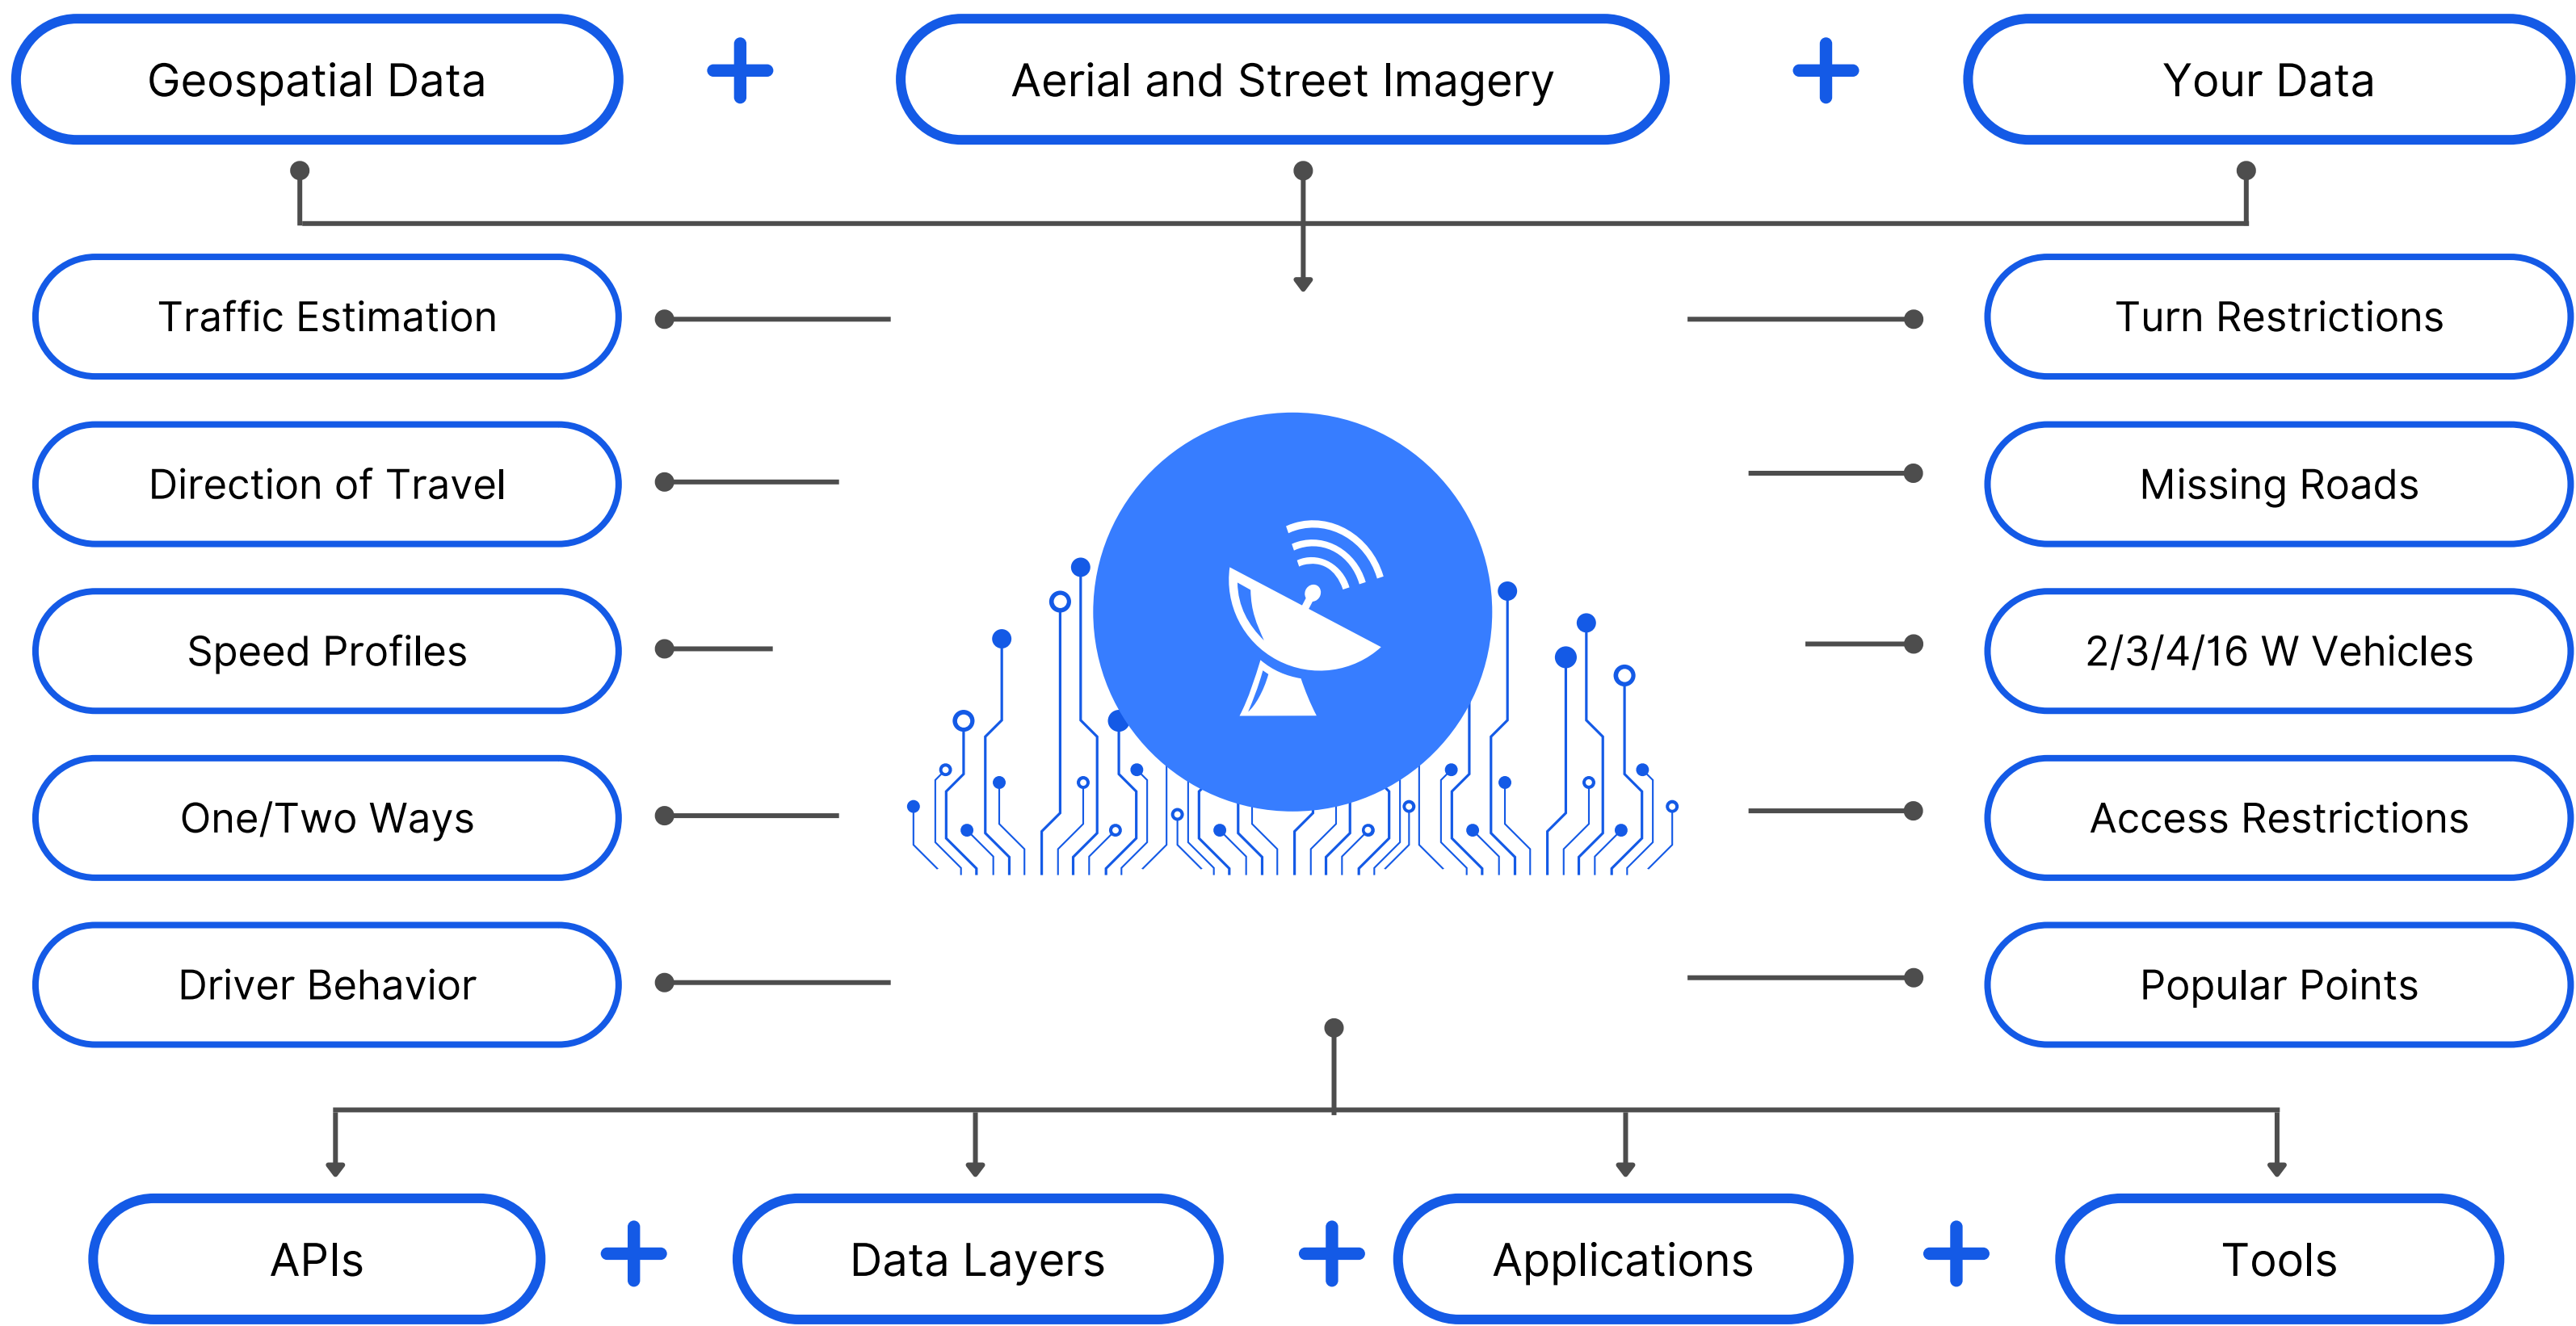

Powering location technology for our customers