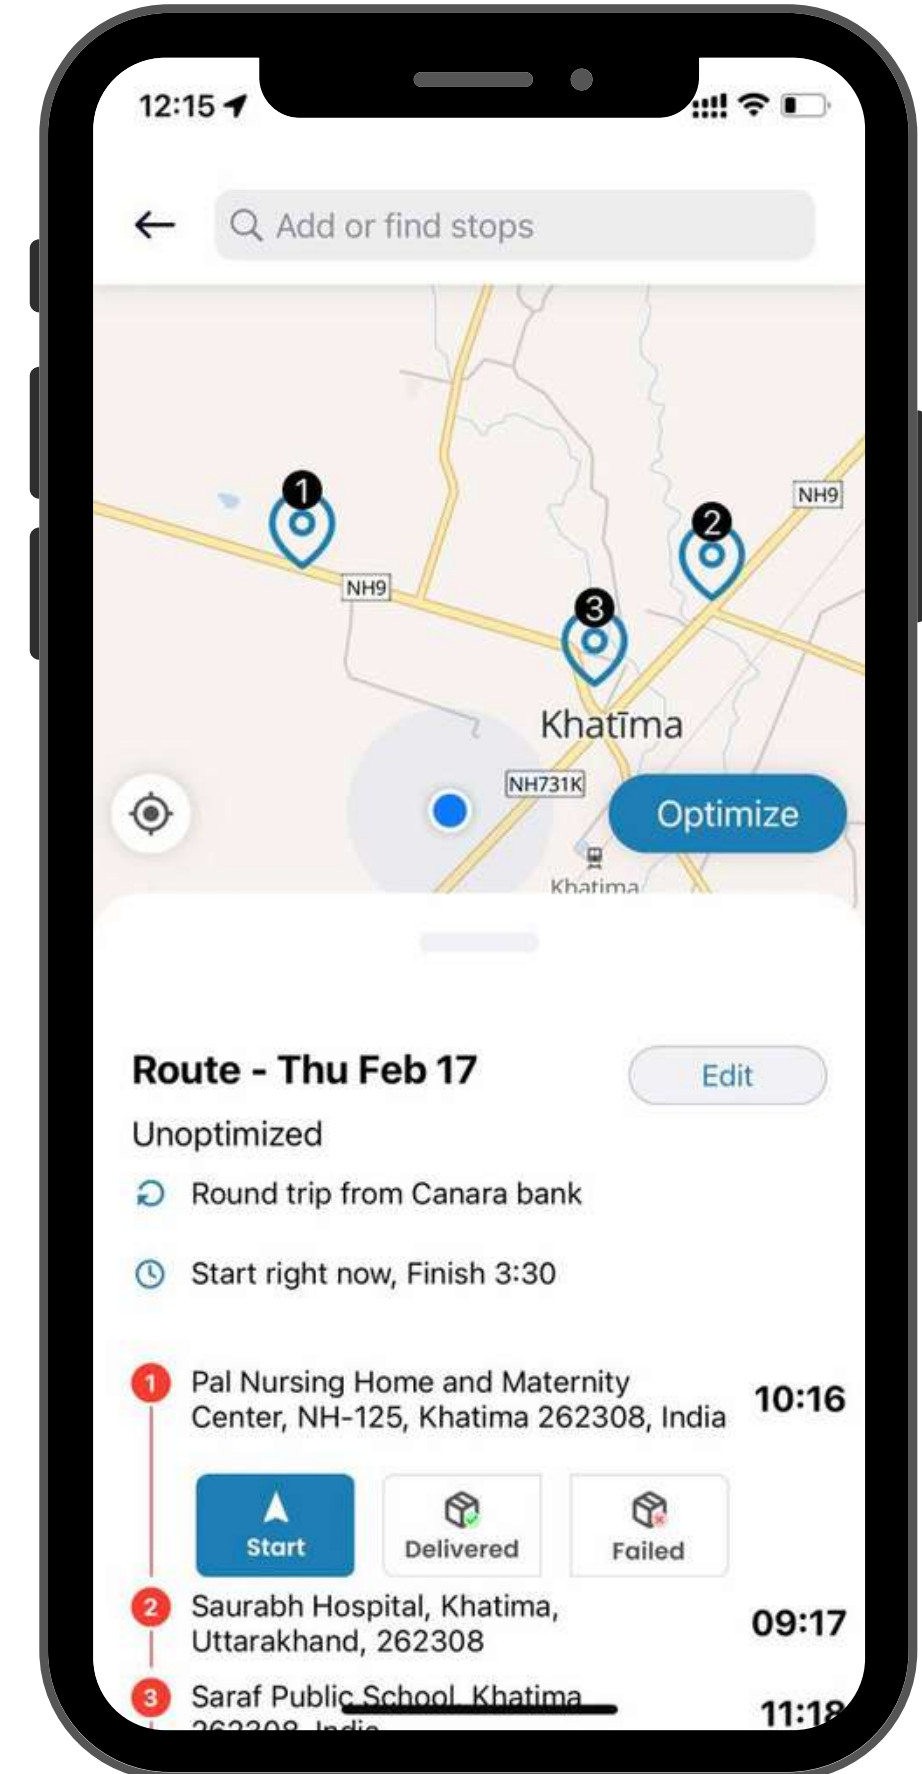

# Route Optimization

## MONITOR & MANAGE YOUR ROUTES

Select and plan the routes that you would like to optimize and assign to agents based on their availability and location.

## MULTI-STOP ROUTE PLANNER

Create a single task for single pickup and multiple drop-offs. Plan and optimize your routes for speedy drop-offs.