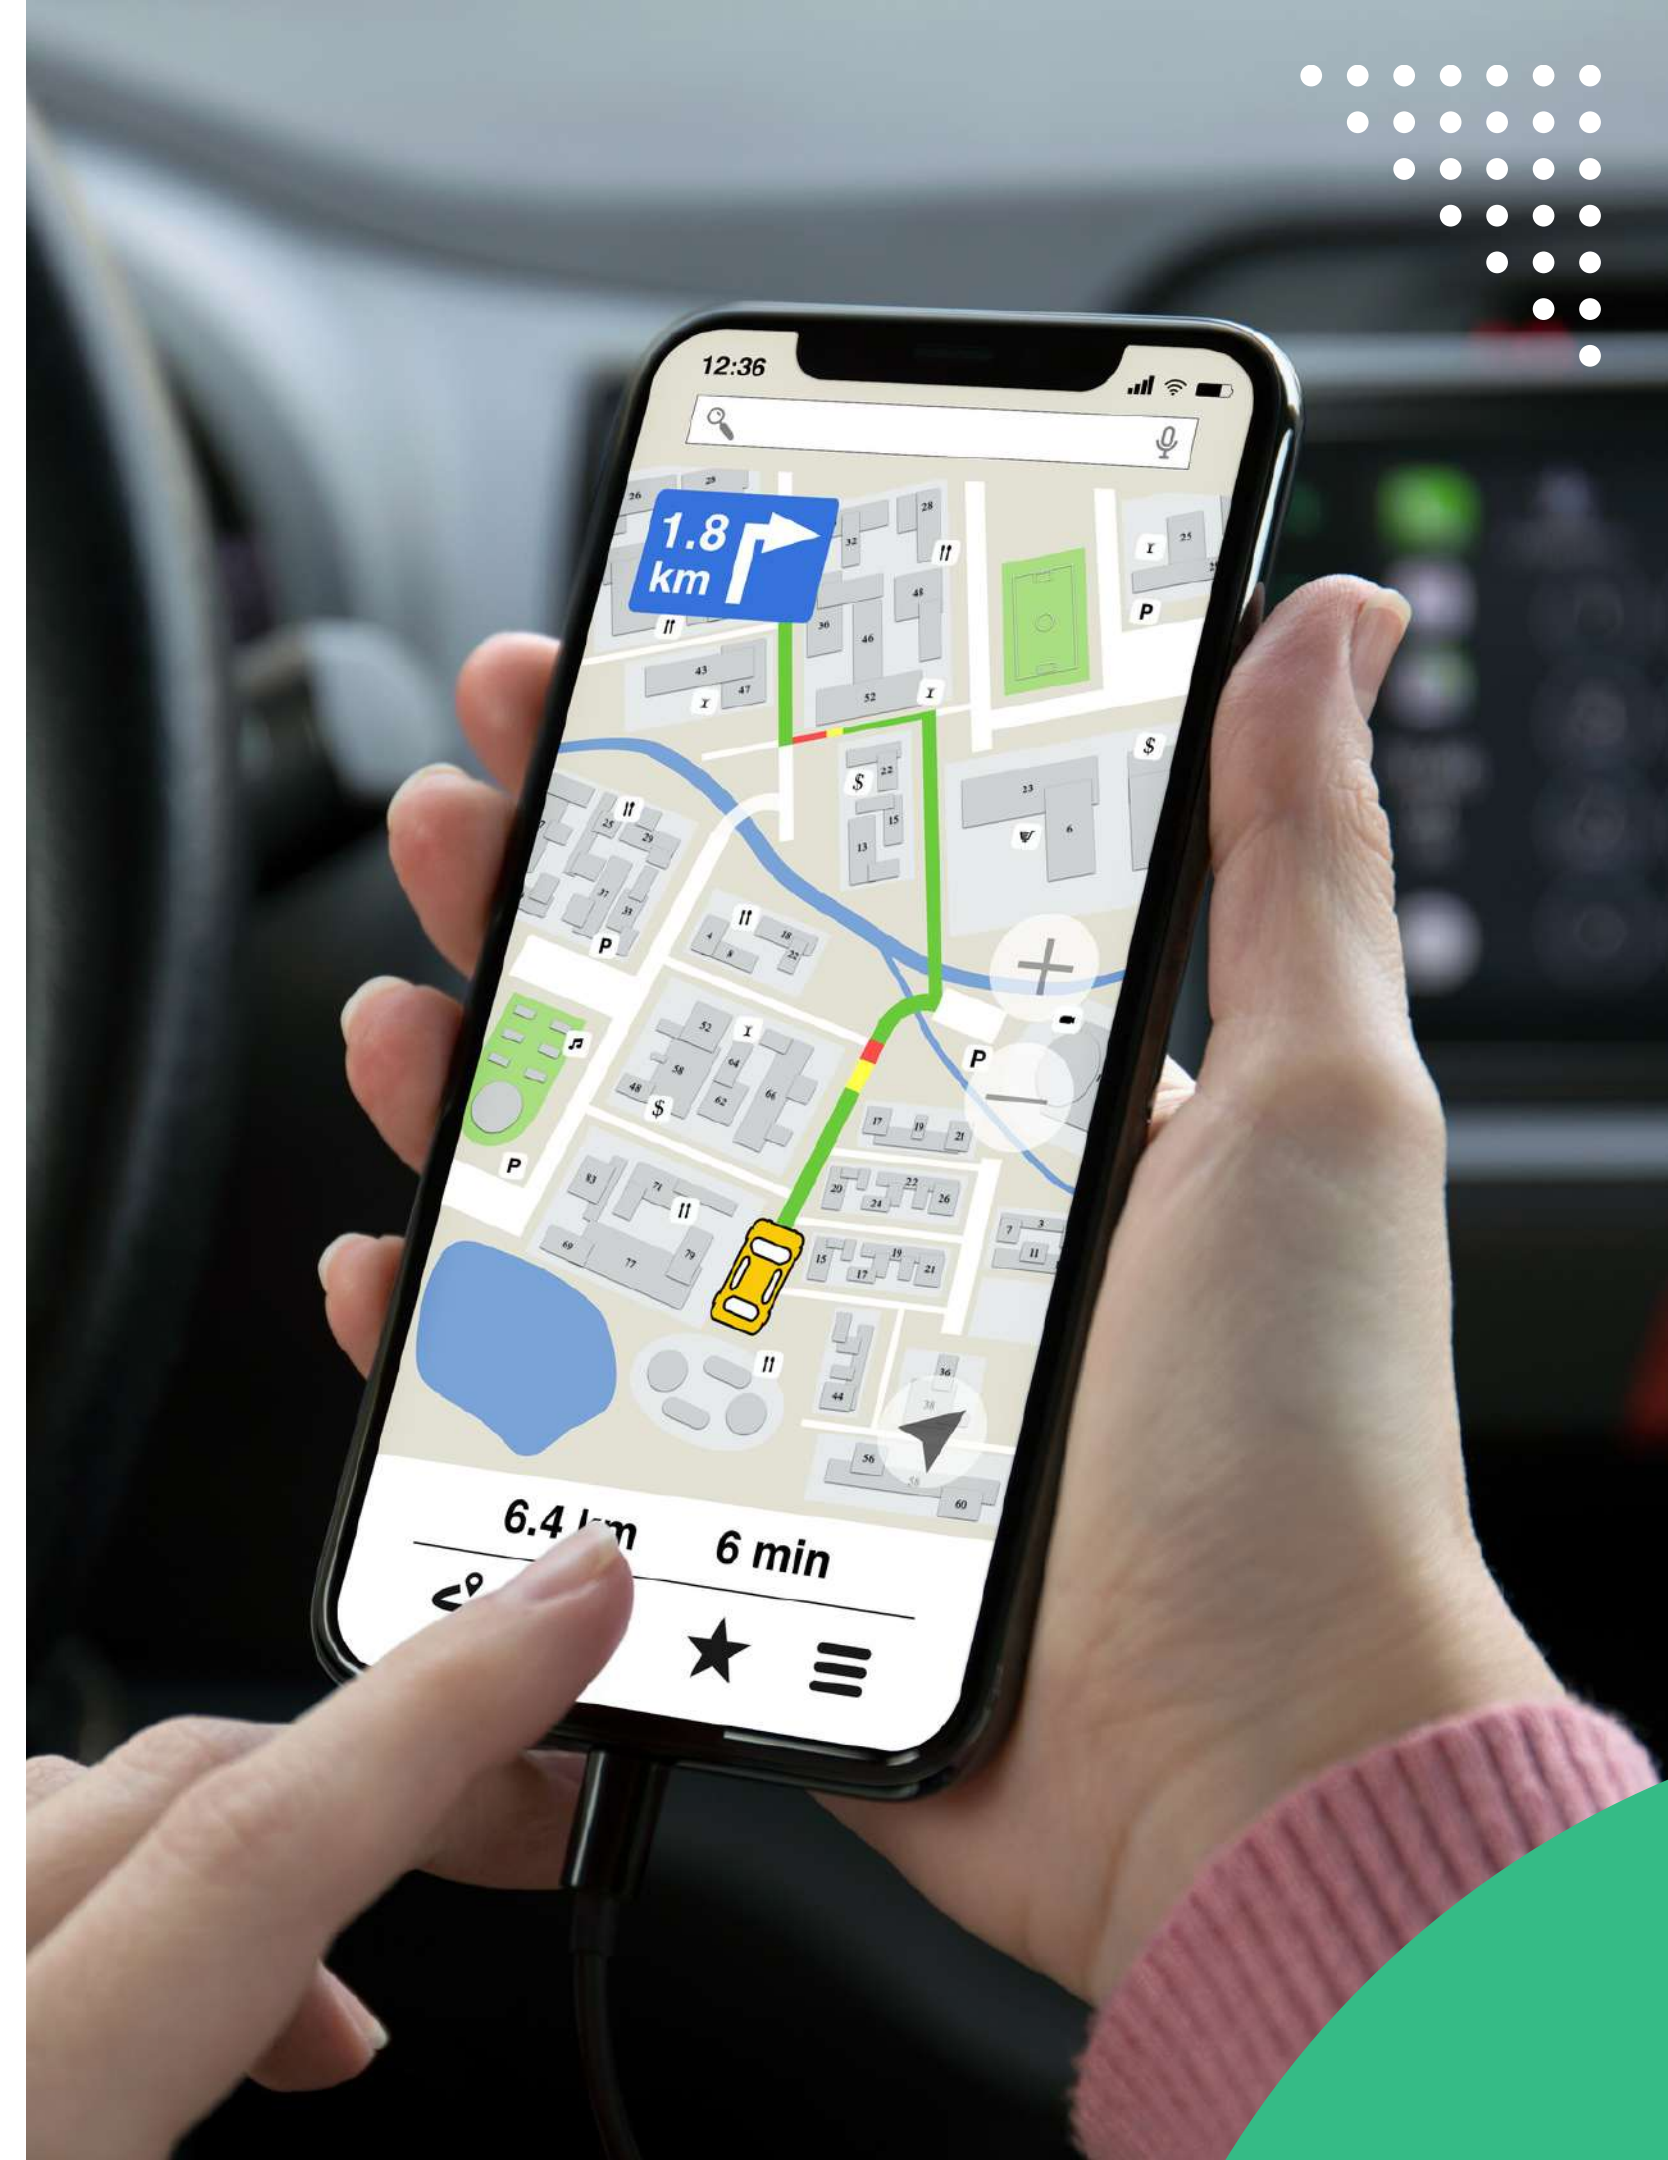

Complete Mapping Infrastructure.